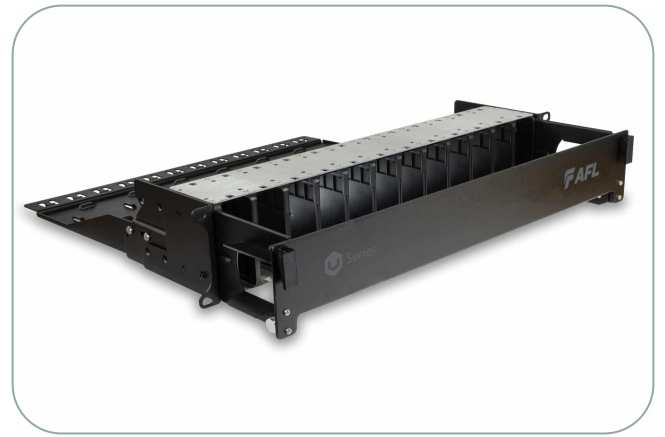

Features

Front and Rear Cable Management

- Easy access for efficient cable loading and patching
- Run assemblies to the left, right, top, or bottom of the housing depending on where you need to connect

Front and Rear Loadable Cassettes

- Easily accessible and facilitates faster installation

Easy Moves, Adds, and Changes (MACs)

- Cassettes can be locked in a parked or maintenance position for simplified patching

Customizable Labeling

- Effective identification for network maintenance, upgrades, and troubleshooting

Shallow-Depth Deployment

- Can be installed in shallow-depth cabinets (<300mm) with front and rear management removed

Applications

- Data Center
- Campus
- Central Office
- Office Backbone

Specifications

Unit Height	1RU	2RU
Capacity	Up to 5 U-Series Cassettes Maximum density of: LC: 60 ports (120 fibers) MPO: 60 ports (720 fibers)	Up to 12 U-Series Cassettes Maximum density of: LC: 144 ports (288 fibers) MPO: 144 ports (1728 fibers)
Product Dimensions	Height: 44mm (2.8 inches) Width: 480mm (19 inches) Depth: 389mm (15.3 inches)	Height: 88mm (3.5 inches) Width: 484mm (19 inches) Depth: 502mm (19.8 inches)
Package Dimensions	Height: 70mm (1.7 inches) Width: 520mm (20.4 inches) Depth: 435mm (17.1 inches)	Height: 155mm (6.1 inches) Width: 520mm (20.4 inches) Depth: 315mm (12.4 inches)
Weight	Product weight: 1.6kg Packaged weight: 2kg	Product weight: 2.6kg Packaged weight: 3.2kg
Materials	ABS, CR4 Steel, Aluminium	
Materials Compliant	RoHS, Reach / SVHC, UL 94V-0	
Regional Availability	Global	